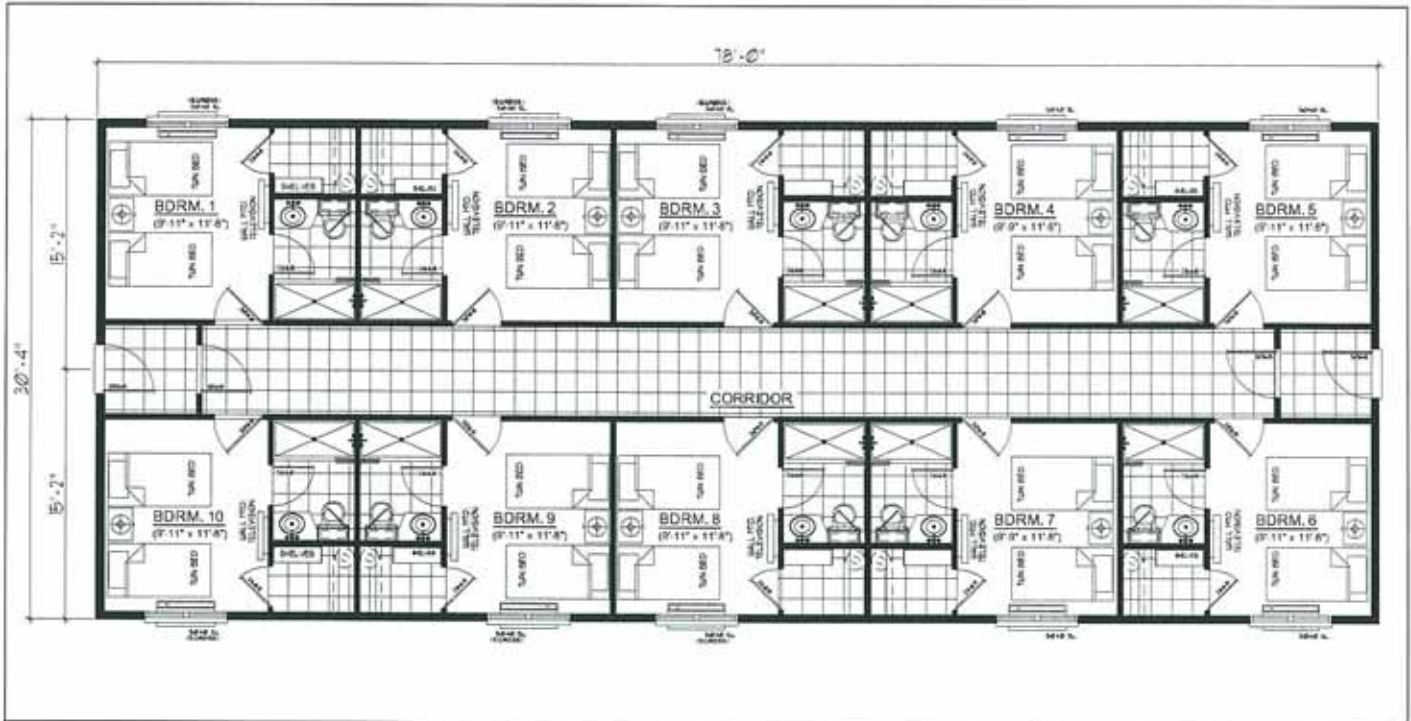

WORKFORCE HOUSING, HOTELS & APARTMENTS

COLORADO FACTORY MODULARS

a division of "Premier Community Homes, Ltd."

Where Life's Moments Are Made!

MODEL

CUSTOM 3278 CHM

DATE: 15 DEC 11

THRU: 11/11

MADE: 15 DEC 11

CUSTOM 3278 CHM

A1

Lowest Possible Factory Price

WWW.FACTORYMODULARS.COM

Call: (303) 573-0067