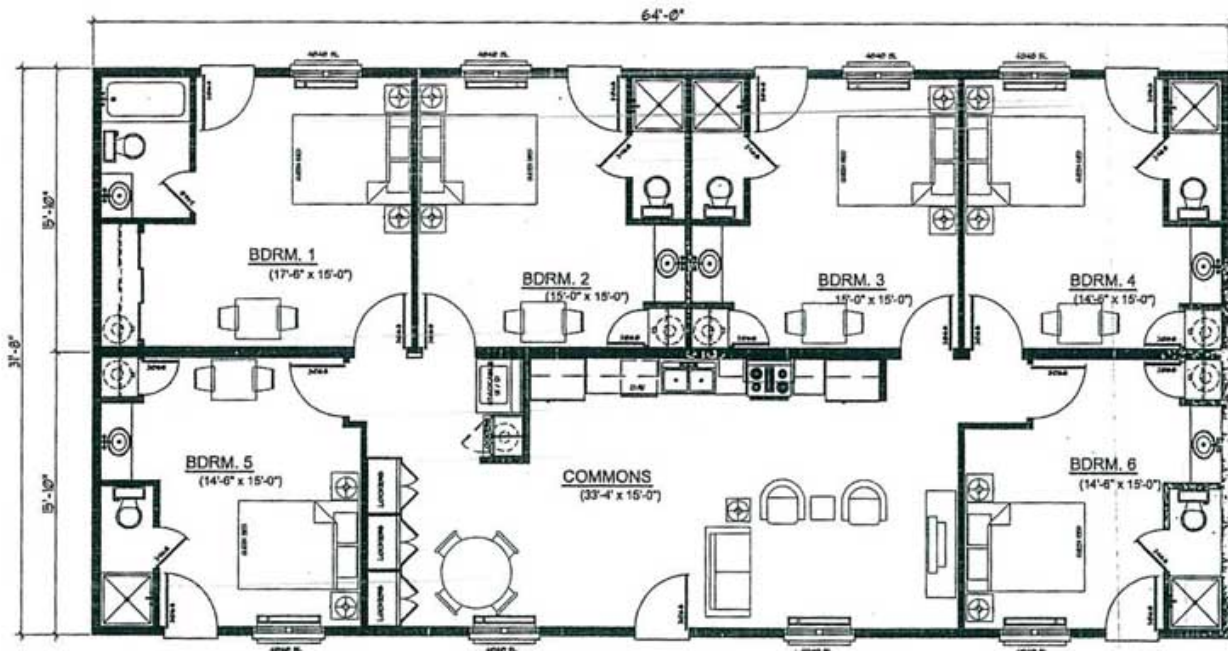

WORKFORCE HOUSING, HOTELS & APARTMENTS

COLORADO FACTORY MODULARS

a division of "Premier Community Homes, Ltd."

Where Life's Memories Are Made!

SHEET NAME:

FLOOR PLAN (64 FT. L.)

GROSS FLOOR AREA = 2,027 S.F.

MODEL:

MODEL MC 3264
'MAN CAMP'

DATE: 08 SEP 11

REVISED: -

SCALE:

(17 x 11 SHT.) = N.T.S.
(11 x 8 1/2 SHT.) = N.T.S.

SHEET NO.:

3264
A 1

Lowest Possible Factory Price

WWW.FACTORYMODULARS.COM

Call: (303) 573-0067