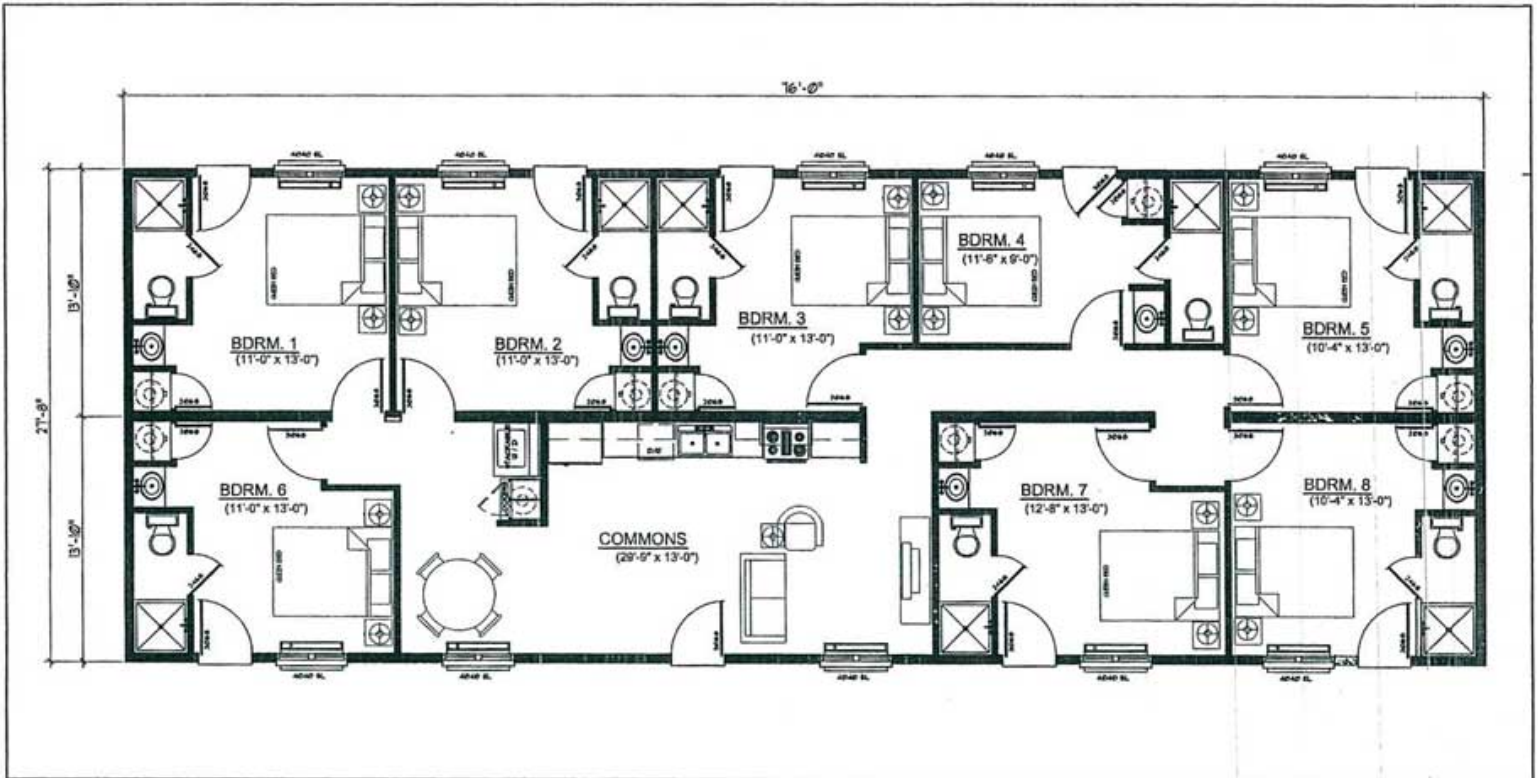

WORKFORCE HOUSING, HOTELS & APARTMENTS

COLORADO FACTORY MODULARS
a division of "Premier Community Homes, Ltd."
Where Life's Memories Are Made!
1635 East Layton Drive
Englewood, Colorado 80113
Office: (303) 573-0067
Email: jscoc@pchomesltd.com
www.coloradofactorymodular.com

SHEET NAME: **FLOOR PLAN (76 FT. L.)**
GROSS FLOOR AREA = 2,103 S.F.

MODEL: **MODEL MC 2876**
'MAN CAMP' 8

DATE: **D6 SEP 11**

REVISED: -

SCALE:
(17 x 11 SHT.) = N.T.S.
(11 x 8 1/2 SHT.) = N.T.S.

SHEET NO.
2876
A1

FACTORY MODULARS
Building Homes Since 1984

Lowest Possible Factory Price

WWW.FACTORYMODULARS.COM

Call: (303) 573-0067