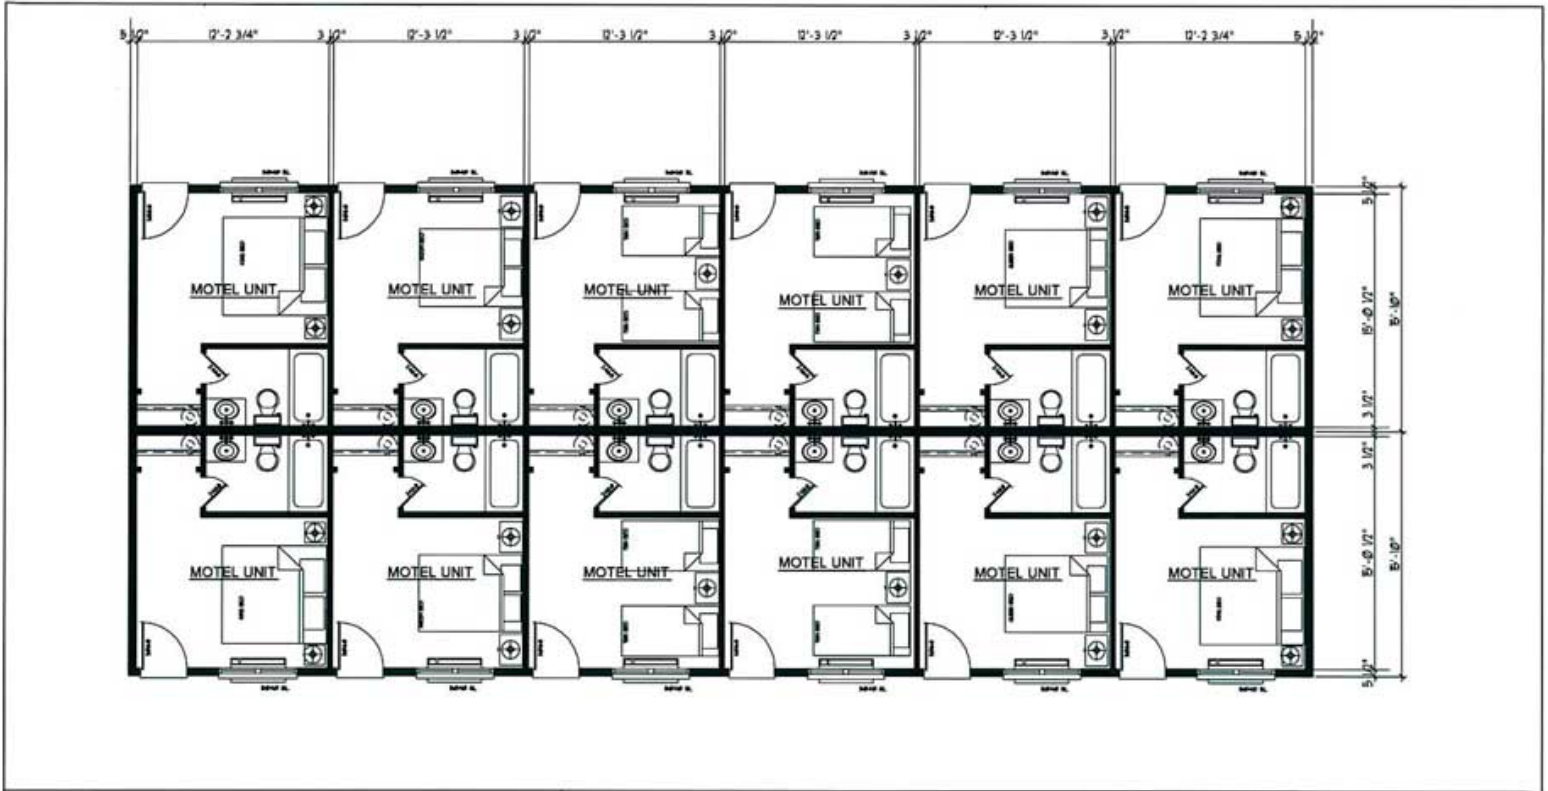

MOTELS & WORKFORCE HOUSING

COLORADO FACTORY MODULARS
a division of "Premier Community Homes, Ltd."
Where Life's Memories Are Made!
1636 East Layton Drive
Englewood, Colorado 80113
Office: (303) 573-0067
Email: jscoll@pchomesltd.com
www.coloradofactorymodulars.com

SHEET NAME: **FLOOR PLAN (76 FT. L)**
GROSS FLOOR AREA = 2,407 S.F.

MODEL: **MODEL NO. MU3276**
DOUBLE BACK-TO-BACK

DATE: 20 APR 11
REVISED: 21 APR 11
17 SEP 11
19 SEP 11

SCALE:
(17 x 11 SHT.) = N.T.S.
(11 x 8 1/2 SHT.) = N.T.S.

SHEET NO.:
MU
3276

A 1