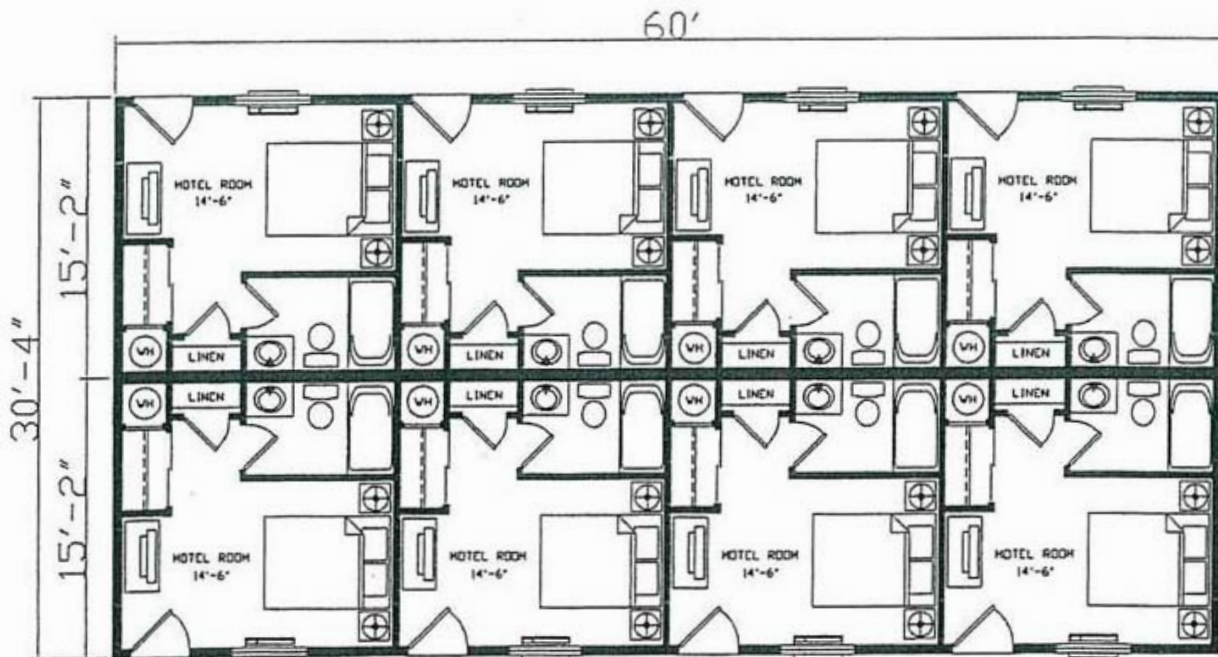

# MOTELS & WORKFORCE HOUSING

32' WIDE DOUBLE SECTION MOTEL/ MAN-CAMP (R-1/R-2 IBC Code)

**FACTORY MODULARS**   
Building Homes Since 1984

Lowest Possible Factory Price

[WWW.FACTORYMODULARS.COM](http://WWW.FACTORYMODULARS.COM)