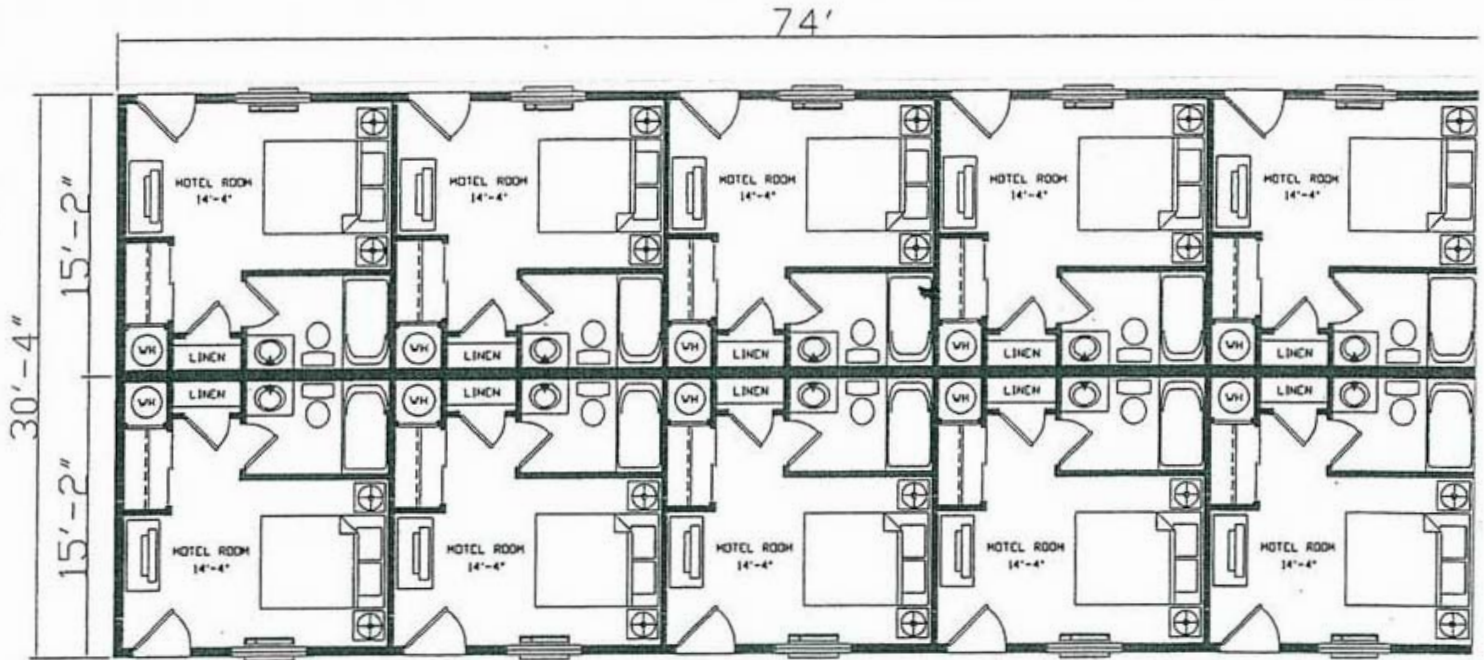

# MOTELS & WORKFORCE HOUSING

32' WIDE DOUBLE SECTION MOTEL/ MAN-CAMP (R-1/R-2 IBC Code)

**FACTORY MODULARS**   
Building Homes Since 1984

Lowest Possible Factory Price

[WWW.FACTORYMODULARS.COM](http://WWW.FACTORYMODULARS.COM)