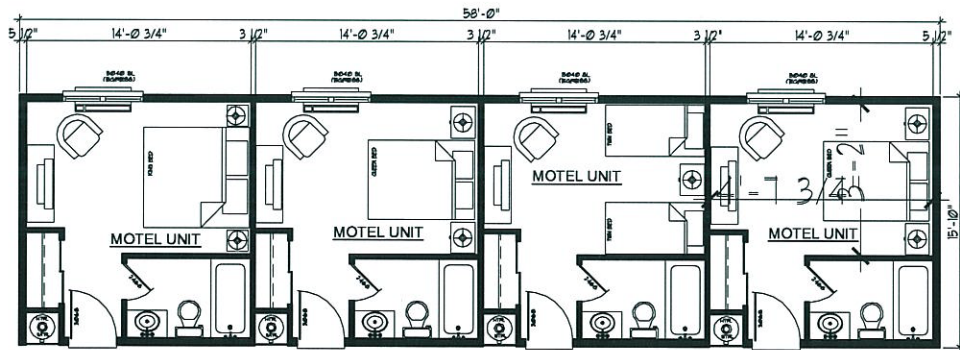

MOTELS & WORKFORCE HOUSING

16' WIDE SINGLE SECTION MOTEL UNIT

MODEL AMC 1660

MODEL AMC 1658

WWW.FACTORYMODULARS.COM

Lowest Possible Factory Price

Call: (303) 573-0067