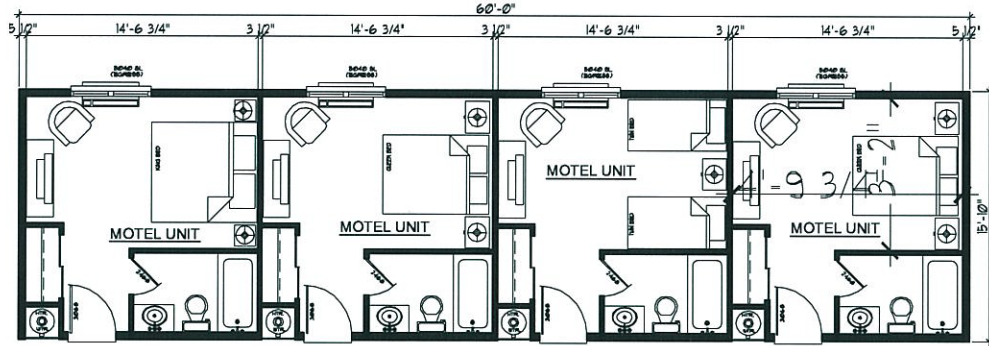

MOTELS & WORKFORCE HOUSING

16' WIDE SINGLE SECTION MOTEL UNIT

MODEL AMC 1660

MODEL AMC 1658

WWW.FACTORYMODULARS.COM

Lowest Possible Factory Price

Call: (303) 573-0067