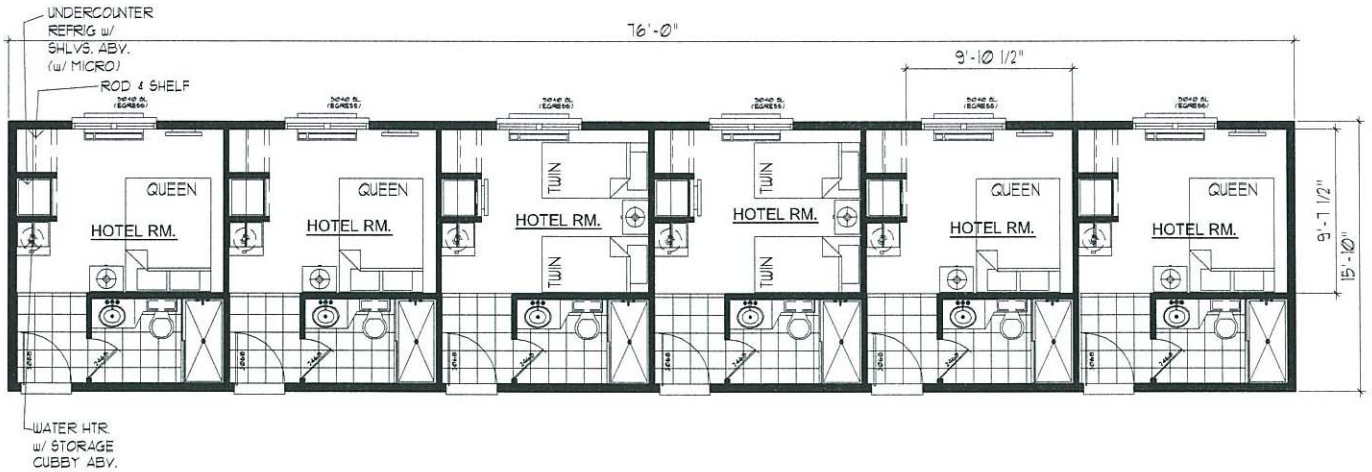

HOTELS & WORKFORCE HOUSING

COLORADO FACTORY MODULARS

a division of "Premier Community Homes, Ltd."

Where Life's Memories Are Made!

SHEET NAME:

FLOOR PLAN (76 FT. L.)

GROSS FLOOR AREA = 1,203 S.F.

MODEL:

MODEL MU 1676

DATE:

31 OCT 11

REVISED:

01 OCT 11

02 NOV 11

03 NOV 11

04 NOV 11

SHEET NO.:

MU
1676
A1

SCALE:

(17 x 11 SHT) = N.T.S.

(11 x 8 1/2 SHT) = N.T.S.