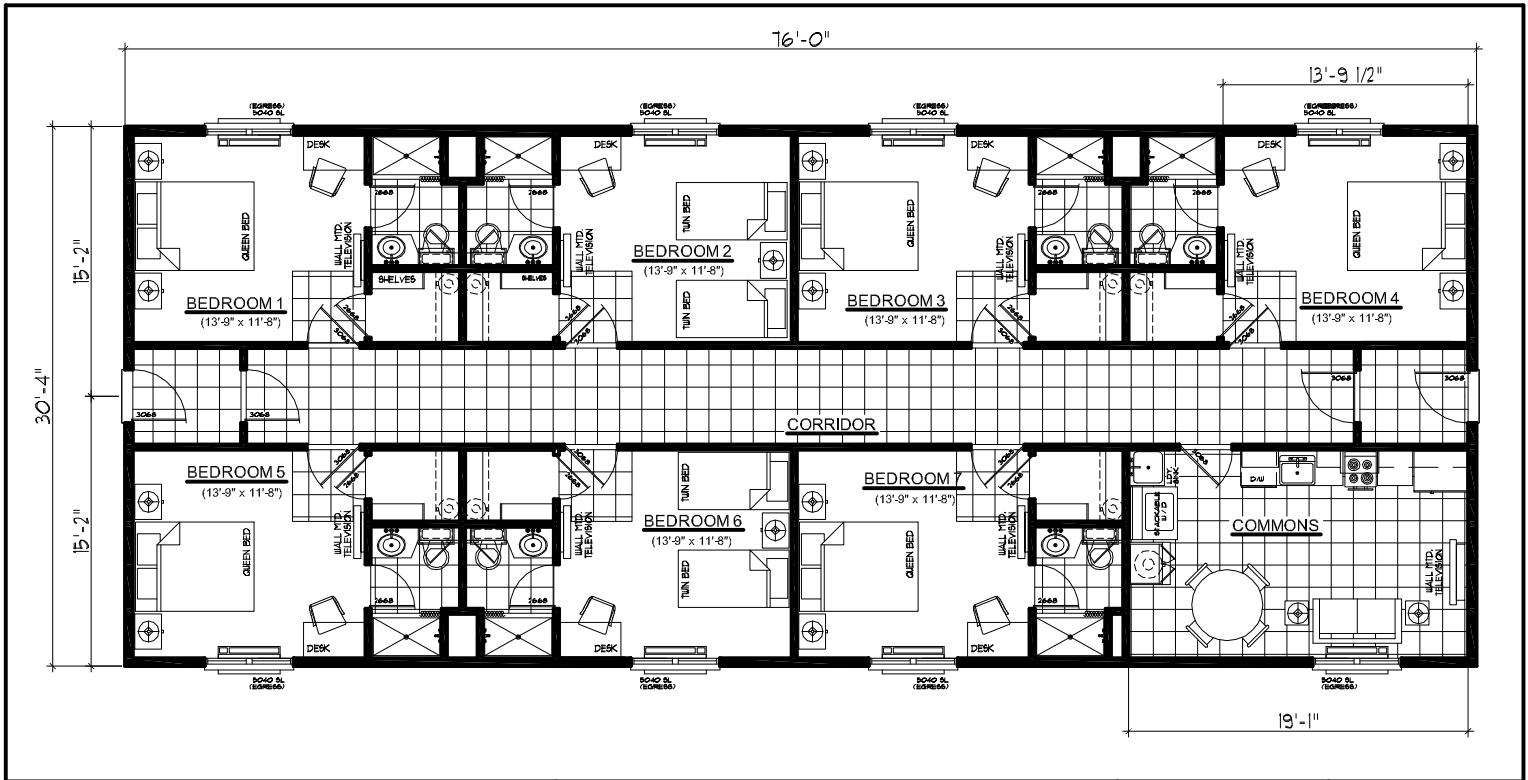

APARTMENTS & WORKFORCE HOUSING

COLORADO FACTORY MODULARS

a division of "Premier Community Homes, Ltd."

Where Life's Memories Are Made!

1635 East Layton Drive

Englewood, Colorado 80113

Office: (303) 573-0067

Email: jscolor@pohomesltd.com

www.coloradofactorymodulars.com

MODEL:

**CUSTOM CHM 3276
CENTER HALL MODULAR
HOTEL**

DATE: 17 OCT 11

REVISED: 18 OCT 11

SHEET NO.:

**CUSTOM
CHM
3276**

A 1

Lowest Possible Factory Price

WWW.FACTORYMODULARS.COM

Call: (303) 573-0067