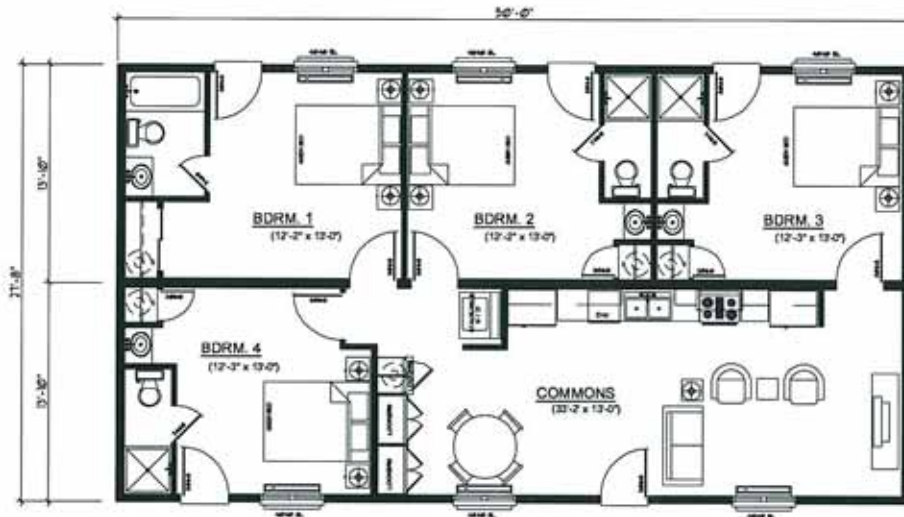

APARTMENTS & WORKFORCE HOUSING

28' WIDE DOUBLE SECTION APARTMENT / MAN CAMP

MODEL MC 2850

MODEL MC 2864

Lowest Possible Factory Price

WWW.FACTORYMODULARS.COM

Call: (303) 573-0067