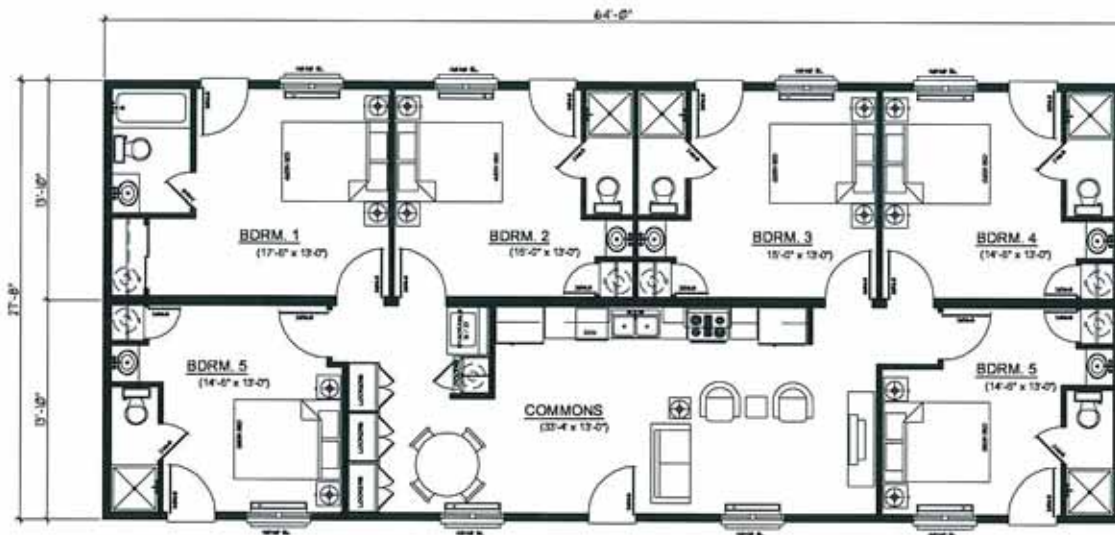

APARTMENTS & WORKFORCE HOUSING

28' WIDE DOUBLE SECTION APARTMENT / MAN CAMP

MODEL MC 2850

MODEL MC 2864

Lowest Possible Factory Price

WWW.FACTORYMODULARS.COM

Call: (303) 573-0067